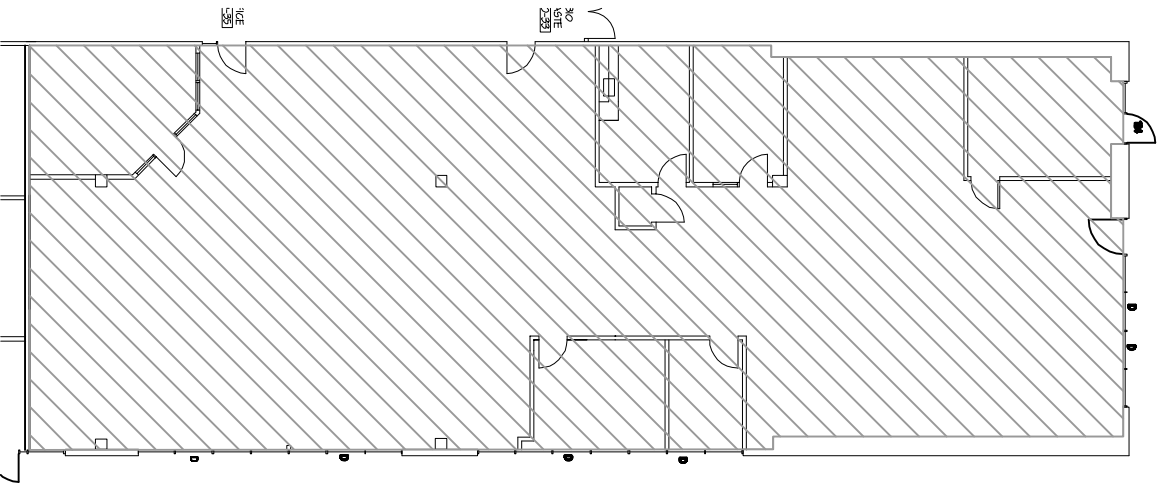

# THE CAMELBACK ARBOLEDA

SUITE 124 - 5,514 RSF

Paul Andrews  
Chris Latvaaho

602.229.5961  
602.229.5924

0 1 3 5 10

04.03.09